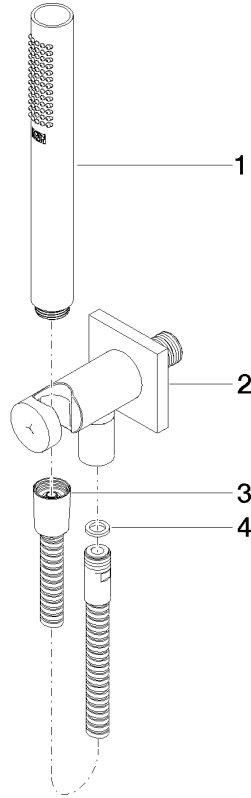

Shower head

28 504 670

- 180-210 mm projection
- ball-joint pivotable through 30°
- normal flow
- with anti-scale system
- spray head Ø 100mm
- rosette 60 x 60 mm
- 1/2" connection
- max. flow 7 l/min
- This product can help a building to meet requirements of Green Building Rating Systems, e.g. LEED®, BREEAM®, DGNB, WELL

Shower head

28 504 670

Spare parts list

No.	Item Number	Name	Quantity used	Delivery time
1	09 27 98 003-46	rosette	1	30
2	09 31 11 048 90	pin	1	2
3	09 14 10 026 90	seal	1	2
4	09 11 03 011-46	connection	1	30
5	09 14 20 002 90	seal	1	60
6	90 12 05 054 00-46	shower	1	30

Hand shower set with integrated shower holder

27 802 970

- normal flow
- with anti-scale system
- 3/8" shower outlet
- metal shower hose 1250mm with integrated anti-twist protection
- rosette 60 x 60 mm
- 1/2" connection
- WRAS: 1912049

27 802 970

mm [inches]

Flow rate chart

Hand shower set with integrated shower holder

27 802 970

Spare parts list

No.	Item Number	Name	Quantity used	Delivery time
1	28 019 979-46	Hand shower	1	30
2	28 490 970-46	Wall elbow with integrated shower holder	1	30
3	90 30 02 072 00-46	Metal shower hose 1/2" x 3/8" x 1250 mm	1	30
4	09 14 20 026 90	seal	1	2