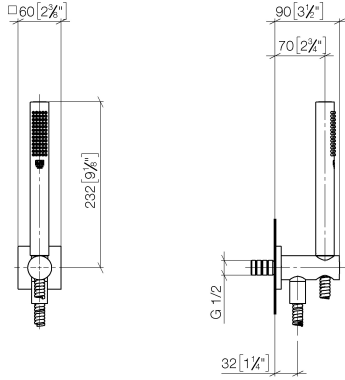

Shower head

28 504 670

- 180-210 mm projection
- ball-joint pivotable through 30°
- normal flow
- with anti-scale system
- spray head Ø 100mm
- rosette 60 x 60 mm
- 1/2" connection
- max. flow 7 l/min
- This product can help a building to meet requirements of Green Building Rating Systems, e.g. LEED®, BREEAM®, DGNB, WELL

Hand shower set with integrated shower holder

27 802 970

- normal flow
- with anti-scale system
- 3/8" shower outlet
- metal shower hose 1250mm with integrated anti-twist protection
- rosette 60 x 60 mm
- 1/2" connection
- WRAS: 1912049

Recommended miscellaneous

Concealed wall elbow

35 085 970 90

- min. recess depth 90 mm
- max. recess depth 163 mm

Hand shower set with integrated shower holder

27 802 970

Hand shower set with integrated shower holder

27 802 970

mm [inches]

Flow rate chart

Hand shower set with integrated shower holder

27 802 970

Spare parts list

No.	Item Number	Name	Quantity used	Delivery time
1	28 019 979-46	Hand shower	1	30
2	28 490 970-46	Wall elbow with integrated shower holder	1	30
3	90 30 02 072 00-46	Metal shower hose 1/2" x 3/8" x 1250 mm	1	30
4	09 14 20 026 90	seal	1	2