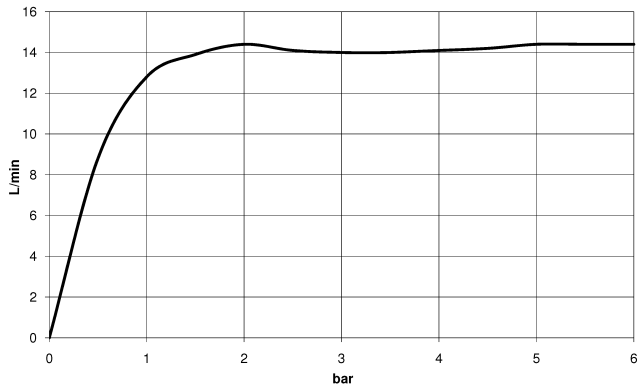

Shower head

28 504 670

- 180-210 mm projection
- ball-joint pivotable through 30°
- normal flow
- with anti-scale system
- spray head Ø 100mm
- rosette 60 x 60 mm
- 1/2" connection
- max. flow 7 l/min
- This product can help a building to meet requirements of Green Building Rating Systems, e.g. LEED®, BREEAM®, DGNB, WELL

Recommended miscellaneous

Concealed wall elbow

35 085 970 90

- min. recess depth 90 mm
- max. recess depth 163 mm

Hand shower set with integrated shower holder

27 802 970

Hand shower set with integrated shower holder

27 802 970

mm [inches]

Flow rate chart

Hand shower set with integrated shower holder

27 802 970

Spare parts list

No.	Item Number	Name	Quantity used	Delivery time
1	28 019 979-46	Hand shower	1	30
2	28 490 970-46	Wall elbow with integrated shower holder	1	30
3	90 30 02 072 00-46	Metal shower hose 1/2" x 3/8" x 1250 mm	1	30
4	09 14 20 026 90	seal	1	2