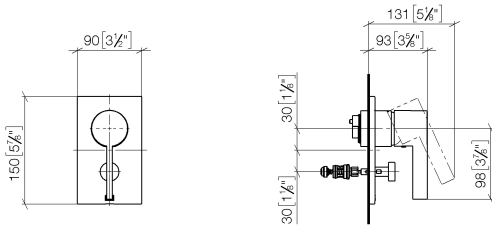

Shower head

28 504 670

- 180-210 mm projection
- ball-joint pivotable through 30°
- normal flow
- with anti-scale system
- spray head Ø 100mm
- rosette 60 x 60 mm
- 1/2" connection
- max. flow 7 l/min
- This product can help a building to meet requirements of Green Building Rating Systems, e.g. LEED®, BREEAM®, DGNB, WELL

27 802 970

mm [inches]

Flow rate chart

Hand shower set with integrated shower holder

27 802 970

Spare parts list

No.	Item Number	Name	Quantity used	Delivery time
1	28 019 979-46	Hand shower	1	30
2	28 490 970-46	Wall elbow with integrated shower holder	1	30
3	90 30 02 072 00-46	Metal shower hose 1/2" x 3/8" x 1250 mm	1	30
4	09 14 20 026 90	seal	1	2

Required miscellaneous

Concealed single-lever mixer 35 020 970 90

- min. recess depth 80 mm
- max. recess depth 105 mm

Required miscellaneous

xGRID Installation track 555 mm 12 360 970 90

Concealed single-lever mixer with diverter

36 120 670

mm [inches]

Flow rate chart

Concealed single-lever mixer with diverter

36 120 670

Spare parts list

No.	Item Number	Name	Quantity used	Delivery time
1	90 15 05 039 00 90	cartridge	1	2
2	09 24 04 448 90	nut	1	2
3	09 14 10 084 90	seal	1	2
4	09 11 02 258-46	plate	1	30
5	09 11 02 260-46	sleeve	1	30
6	09 20 67 007-46	handle	1	30
7	09 31 11 099 90	pin	1	2
8	09 31 20 109 90	plug	1	2
9	90 31 09 139 00-46	pull-rod	1	30
10	90 21 34 081 00 90	diverter	1	2
11	09 30 09 064 90	key	1	2