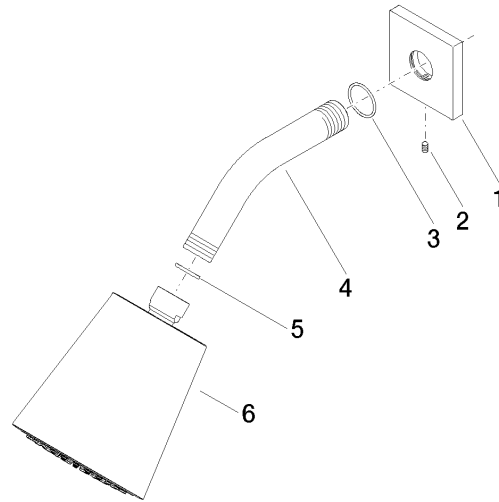

Shower head

28 504 670

- 180-210 mm projection
- ball-joint pivotable through 30°
- normal flow
- with anti-scale system
- spray head Ø 100mm
- rosette 60 x 60 mm
- 1/2" connection
- max. flow 7 l/min
- This product can help a building to meet requirements of Green Building Rating Systems, e.g. LEED®, BREEAM®, DGNB, WELL

Recommended miscellaneous

Concealed wall elbow

35 085 970 90

- min. recess depth 90 mm
- max. recess depth 163 mm

Shower head

28 504 670

mm [inches]

Flow rate chart

Shower head

28 504 670

Spare parts list

No.	Item Number	Name	Quantity used	Delivery time
1	09 27 98 003-46	rosette	1	30
2	09 31 11 048 90	pin	1	2
3	09 14 10 026 90	seal	1	2
4	09 11 03 011-46	connection	1	30
5	09 14 20 002 90	seal	1	60
6	90 12 05 054 00-46	shower	1	30

Hand shower set with integrated shower holder

27 802 970

- normal flow
- with anti-scale system
- 3/8" shower outlet
- metal shower hose 1250mm with integrated anti-twist protection
- rosette 60 x 60 mm
- 1/2" connection
- WRAS: 1912049