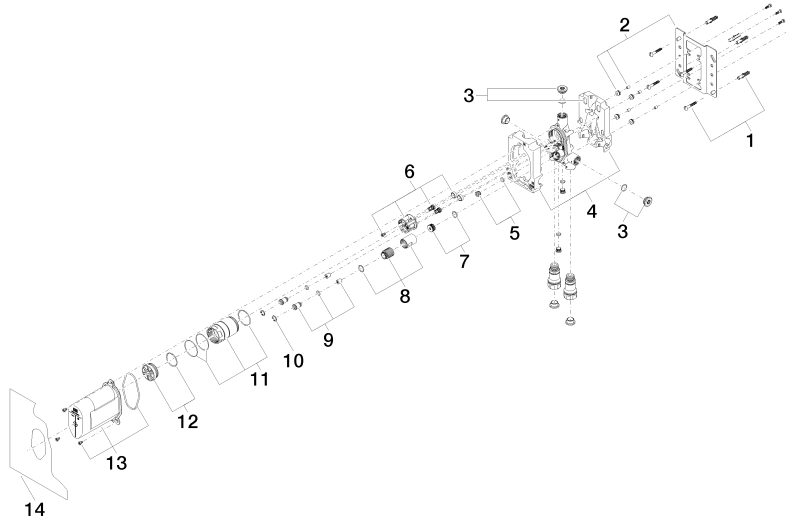

Shower head

28 504 670

- 180-210 mm projection
- ball-joint pivotable through 30°
- normal flow
- with anti-scale system
- spray head Ø 100mm
- rosette 60 x 60 mm
- 1/2" connection
- max. flow 7 l/min
- This product can help a building to meet requirements of Green Building Rating Systems, e.g. LEED®, BREEAM®, DGNB, WELL

Shower head

28 504 670

Spare parts list

No.	Item Number	Name	Quantity used	Delivery time
1	09 27 98 003-46	rosette	1	30
2	09 31 11 048 90	pin	1	2
3	09 14 10 026 90	seal	1	2
4	09 11 03 011-46	connection	1	30
5	09 14 20 002 90	seal	1	60
6	90 12 05 054 00-46	shower	1	30

39 121 970 90

Recommended miscellaneous

xGRID Attachment set for integrating in the dry wall construction

12 340 970 90

Required miscellaneous

xGRID Installation track 555 mm

12 360 970 90

Concealed single-lever mixer

#Error

mm [inches]

Flow rate chart

Concealed single-lever mixer

#Error

Spare parts list

No.	Item Number	Name	Quantity used	Delivery time
1	04 30 31 024 01 90	fixing set	2	2
2	04 17 20 128 00 90	holder	1	2
3	04 31 20 006 00 90	plug	2	2
4	09 11 11 058 90	accessories	1	2
5	04 31 20 039 10 90	plug	1	2
6	90 18 40 151 00 90	insert	1	2
7	90 31 20 098 00 90	plug	1	2
8	90 17 01 189 00 90	sleeve	1	2
9	04 24 03 223 00 90	insert	2	2
10	09 16 01 014 90	ring	2	2
11	90 17 01 187 00 90	sleeve	1	2
12	04 31 20 100 00 90	plug	1	2
13	90 21 02 148 00 90	cap	1	2
14	04 14 03 155 00 90	gasket kit	1	2