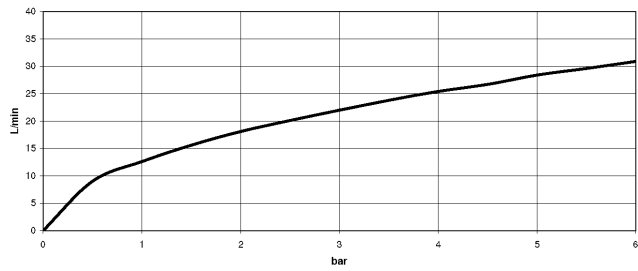

Flow rate chart