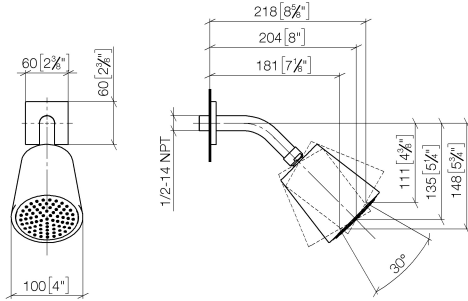

Shower head

28 504 670

- 180-210 mm projection
- ball-joint pivotable through 30°
- normal flow
- with anti-scale system
- spray head Ø 100mm
- rosette 60 x 60 mm
- 1/2" connection
- max. flow 7 l/min
- This product can help a building to meet requirements of Green Building Rating Systems, e.g. LEED®, BREEAM®, DGNB, WELL

Recommended miscellaneous

Concealed wall elbow

35 085 970 90

- min. recess depth 90 mm
- max. recess depth 163 mm

Shower head

28 504 670

mm [inches]

Flow rate chart

Shower head

28 504 670

Spare parts list

No.	Item Number	Name	Quantity used	Delivery time
1	09 27 98 003-46	rosette	1	30
2	09 31 11 048 90	pin	1	2
3	09 14 10 026 90	seal	1	2
4	09 11 03 011-46	connection	1	30
5	09 14 20 002 90	seal	1	60
6	90 12 05 054 00-46	shower	1	30

Hand shower set with integrated shower holder

27 802 970

- normal flow
- with anti-scale system
- 3/8" shower outlet
- metal shower hose 1250mm with integrated anti-twist protection
- rosette 60 x 60 mm
- 1/2" connection
- WRAS: 1912049