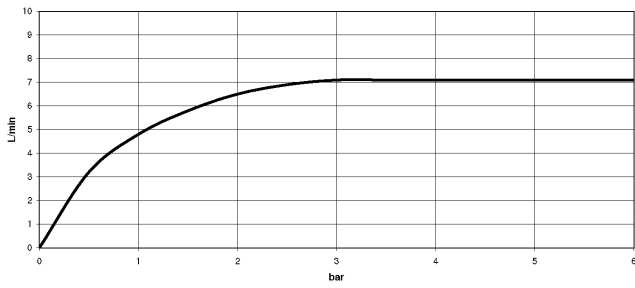

Shower head

28 504 670

- 180-210 mm projection
- ball-joint pivotable through 30°
- normal flow
- with anti-scale system
- spray head Ø 100mm
- rosette 60 x 60 mm
- 1/2" connection
- max. flow 7 l/min
- This product can help a building to meet requirements of Green Building Rating Systems, e.g. LEED®, BREEAM®, DGNB, WELL

Recommended miscellaneous

Concealed wall elbow

35 085 970 90

- min. recess depth 90 mm
- max. recess depth 163 mm

Shower head

28 504 670

mm [inches]

Flow rate chart