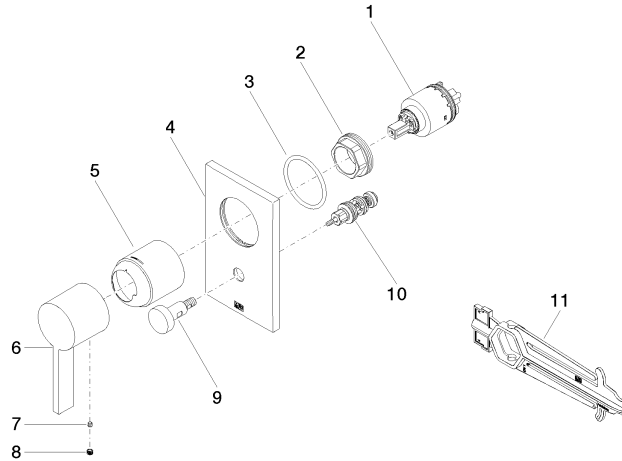

Shower head

28 504 670

- 180-210 mm projection
- ball-joint pivotable through 30°
- normal flow
- with anti-scale system
- spray head Ø 100mm
- rosette 60 x 60 mm
- 1/2" connection
- max. flow 7 l/min
- This product can help a building to meet requirements of Green Building Rating Systems, e.g. LEED®, BREEAM®, DGNB, WELL

Shower head

28 504 670

Spare parts list

No.	Item Number	Name	Quantity used	Delivery time
1	09 27 98 003-46	rosette	1	30
2	09 31 11 048 90	pin	1	2
3	09 14 10 026 90	seal	1	2
4	09 11 03 011-46	connection	1	30
5	09 14 20 002 90	seal	1	60
6	90 12 05 054 00-46	shower	1	30

Hand shower set with integrated shower holder

27 802 970

- normal flow
- with anti-scale system
- 3/8" shower outlet
- metal shower hose 1250mm with integrated anti-twist protection
- rosette 60 x 60 mm
- 1/2" connection
- WRAS: 1912049

36 120 670

mm [inches]

Flow rate chart

Concealed single-lever mixer with diverter

36 120 670

Spare parts list

No.	Item Number	Name	Quantity used	Delivery time
1	90 15 05 039 00 90	cartridge	1	2
2	09 24 04 448 90	nut	1	2
3	09 14 10 084 90	seal	1	2
4	09 11 02 258-46	plate	1	30
5	09 11 02 260-46	sleeve	1	30
6	09 20 67 007-46	handle	1	30
7	09 31 11 099 90	pin	1	2
8	09 31 20 109 90	plug	1	2
9	90 31 09 139 00-46	pull-rod	1	30
10	90 21 34 081 00 90	diverter	1	2
11	09 30 09 064 90	key	1	2