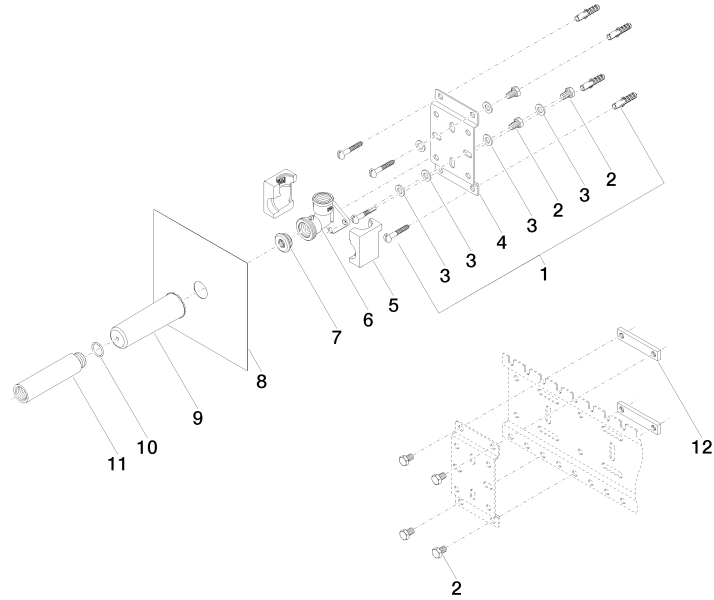

Shower head

28 504 670

- 180-210 mm projection
- ball-joint pivotable through 30°
- normal flow
- with anti-scale system
- spray head Ø 100mm
- rosette 60 x 60 mm
- 1/2" connection
- max. flow 7 l/min
- This product can help a building to meet requirements of Green Building Rating Systems, e.g. LEED®, BREEAM®, DGNB, WELL

Recommended miscellaneous

Leak protection 1/2"

12 010 970 90

Concealed wall elbow

#Error

mm [inches]

	min	max
CL. 1	90 [3 1/2"]	163 [6 3/8"]
CL. 2	68 [2 5/8"]	135 [5 3/8"]
Domicil	90 [3 1/2"]	163 [6 3/8"]
Gentle	90 [3 1/2"]	163 [6 3/8"]
IMO	90 [3 1/2"]	163 [6 3/8"]
Lissé	90 [3 1/2"]	163 [6 3/8"]
MEM	90 [3 1/2"]	163 [6 3/8"]
Symetrics	90 [3 1/2"]	163 [6 3/8"]
Vaia	90 [3 1/2"]	163 [6 3/8"]

Concealed wall elbow

#Error

Spare parts list

No.	Item Number	Name	Quantity used	Delivery time
1	04 30 31 024 01 90	fixing set	2	2
2	09 30 30 152 90	screw	7	2
3	09 30 11 139 90	disc	6	2
4	09 17 20 094 90	holder	1	2
5	09 11 11 036 90	accessories	1	2
6	09 11 03 041 10 90	connection	1	2
7	04 31 20 006 00 90	plug	1	2
8	04 14 03 072 00 90	gasket kit	1	2
9	09 21 02 102 90	cap	1	2
10	09 14 10 010 90	seal	1	2
11	09 24 03 169 10 90	adaptor	1	2
12	09 17 20 100 90	holder	2	2

Drybox Concealed single-lever mixer with and without diverter

#Error

- Dimensions 300 x 400 x 80 mm
- brushed stainless steel cover
- stainless steel casing
- Overflow is part of the scope of delivery.

Drybox Concealed single-lever mixer with and without diverter