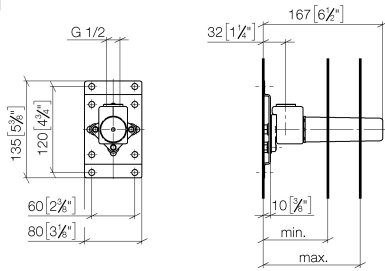

Shower head

28 504 670

- 180-210 mm projection
- ball-joint pivotable through 30°
- normal flow
- with anti-scale system
- spray head Ø 100mm
- rosette 60 x 60 mm
- 1/2" connection
- max. flow 7 l/min
- This product can help a building to meet requirements of Green Building Rating Systems, e.g. LEED®, BREEAM®, DGNB, WELL

Hand shower set with integrated shower holder

27 802 970

- normal flow
- with anti-scale system
- 3/8" shower outlet
- metal shower hose 1250mm with integrated anti-twist protection
- rosette 60 x 60 mm
- 1/2" connection
- WRAS: 1912049

Recommended miscellaneous

Leak protection 1/2"

12 010 970 90

Concealed wall elbow

#Error

mm [inches]

	min	max
CL. 1	90 [3 1/2"]	163 [6 3/8"]
CL. 2	68 [2 5/8"]	135 [5 3/8"]
Domicil	90 [3 1/2"]	163 [6 3/8"]
Gentle	90 [3 1/2"]	163 [6 3/8"]
IMO	90 [3 1/2"]	163 [6 3/8"]
Lissé	90 [3 1/2"]	163 [6 3/8"]
MEM	90 [3 1/2"]	163 [6 3/8"]
Symetrics	90 [3 1/2"]	163 [6 3/8"]
Vaia	90 [3 1/2"]	163 [6 3/8"]

Drybox Concealed single-lever mixer with and without diverter

#Error

- Dimensions 300 x 400 x 80 mm
- brushed stainless steel cover
- stainless steel casing
- Overflow is part of the scope of delivery.

Drybox Concealed single-lever mixer with and without diverter