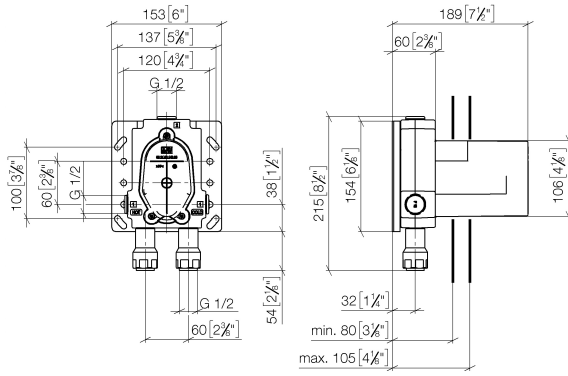

Shower head

28 504 670

- 180-210 mm projection
- ball-joint pivotable through 30°
- normal flow
- with anti-scale system
- spray head Ø 100mm
- rosette 60 x 60 mm
- 1/2" connection
- max. flow 7 l/min
- This product can help a building to meet requirements of Green Building Rating Systems, e.g. LEED®, BREEAM®, DGNB, WELL

Hand shower set with integrated shower holder

27 802 970

- normal flow
- with anti-scale system
- 3/8" shower outlet
- metal shower hose 1250mm with integrated anti-twist protection
- rosette 60 x 60 mm
- 1/2" connection
- WRAS: 1912049

39 121 970 90

Recommended miscellaneous

xGRID Attachment set for integrating in the dry wall construction

12 340 970 90

Required miscellaneous

xGRID Installation track 555 mm

12 360 970 90

Concealed single-lever mixer

#Error

mm [inches]

Flow rate chart

Concealed single-lever mixer

#Error

Spare parts list

No.	Item Number	Name	Quantity used	Delivery time
1	04 30 31 024 01 90	fixing set	2	2
2	04 17 20 128 00 90	holder	1	2
3	04 31 20 006 00 90	plug	2	2
4	09 11 11 058 90	accessories	1	2
5	04 31 20 039 10 90	plug	1	2
6	90 18 40 151 00 90	insert	1	2
7	90 31 20 098 00 90	plug	1	2
8	90 17 01 189 00 90	sleeve	1	2
9	04 24 03 223 00 90	insert	2	2
10	09 16 01 014 90	ring	2	2
11	90 17 01 187 00 90	sleeve	1	2
12	04 31 20 100 00 90	plug	1	2
13	90 21 02 148 00 90	cap	1	2
14	04 14 03 155 00 90	gasket kit	1	2